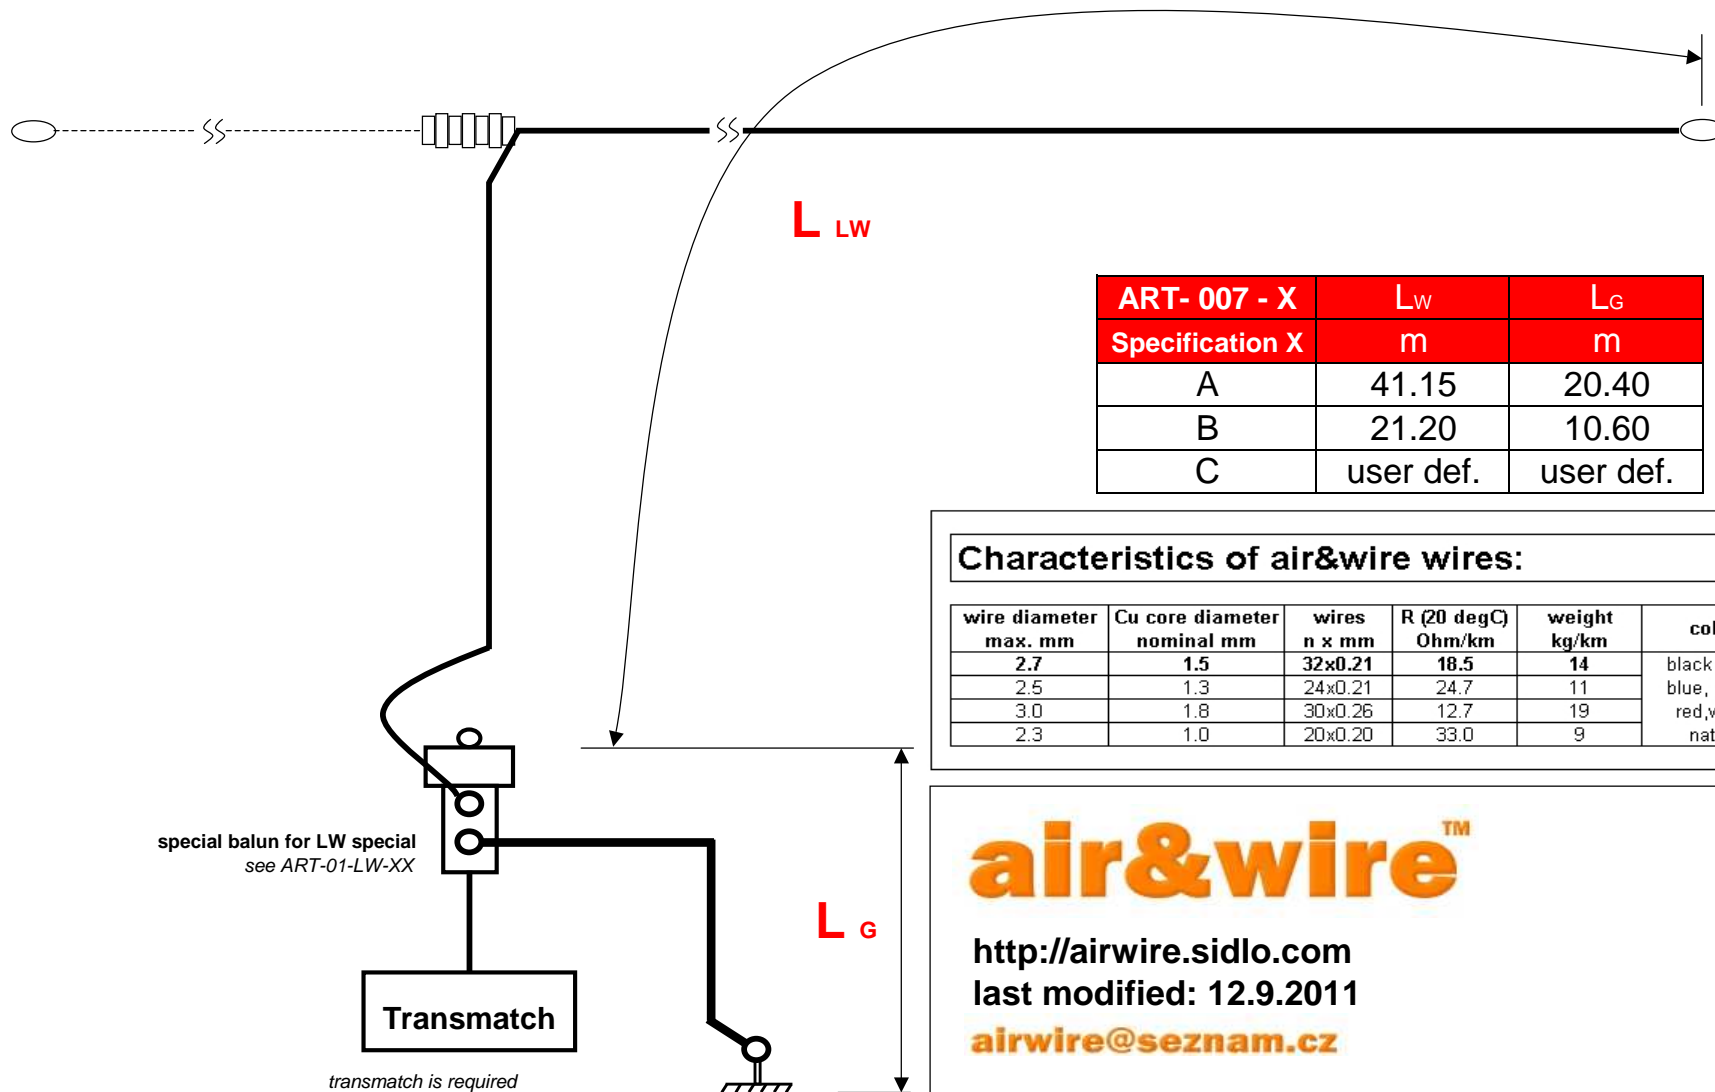

Long Wire special balun end fed Antenna

ART- 007 - X

ART- 007 - X	L_{LW}	L_G
Specification X	m	m
A	41.15	20.40
B	21.20	10.60
C	user def.	user def.

Characteristics of air&wire wires:

wire diameter max. mm	Cu core diameter nominal mm	wires n x mm	R (20 degC) Ohm/km	weight kg/km	colour	note
2.7	1.5	32x0.21	18.5	14	black, gray,	standard
2.5	1.3	24x0.21	24.7	11	blue, green,	
3.0	1.8	30x0.26	12.7	19	red,white,	
2.3	1.0	20x0.20	33.0	9	natural	